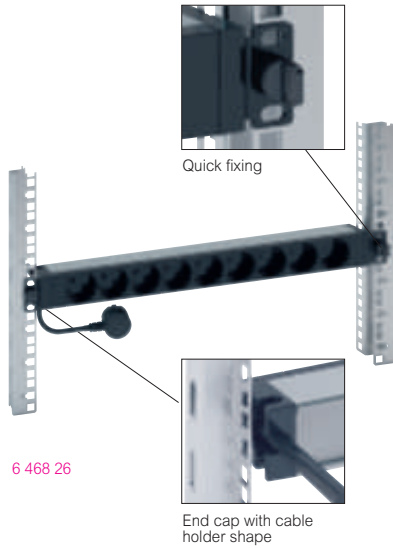

# Legrand cabling system LCS<sup>3</sup> Enclosures - MiniCube

4 461 70

Standardisation: high  
Cooling: in-rack  
Racks: 1  
Power distribution: 1  
UPS: 1  
Redundancy: N  
Plug & Play: Yes  
Completeness: total solution  
Monitoring: onsite/remote  
Cost-efficiency: high  
Target use cases: hybrid IT, SME

Pack	Cat.Nos	MiniCube configuration
1	4 461 70	Rack solution suitable for installing IT equipment Conform to CE/ IEC60950 standard For indoor use only. Ambient conditions: 10 °C - 55 °C Equipped with: - a cooling unit (built on top) - a UPS system (to ensure continuity of service) - a PDU, connected to the UPS (IT equipment can be powered with this PDU) Dimensions: 800 x 1200 x 2280 mm Basic PDU Available space: 33 U
1	4 461 71	Intelligent PDU + monitoring Available space: 31 U
1	4 461 72	Intelligent PDU + monitoring + automatic door opening system Available space: 30 U
<b>Accessories for MiniCube</b>		
1	3 109 30	<b>Communication card</b> SNMP and Modbus communication card for UPS
1	6 468 62	<b>Zero-U PDU IEC 60320 standard</b> 20 C13 outlets + 4 C19 outlets with cord locking system. 3m power supply cord with IEC 60309 16 A 2P+E plug
1	RRPX-1493T-A6K1	<b>Metered PDU PXE</b> 20 C13 outlets + 4 C19 outlets. 3m power supply cord with IEC 60309 32 A 2P+E plug, including energy metering
<b>19" PDUs</b>		
1	6 468 26	PDUs with 1 m C20 input With 9 German standard outputs
1	6 468 27	With 9 UTE outputs
1	6 468 28	With 7 BS1363 outputs
1	6 468 29	With 10 T23 outputs