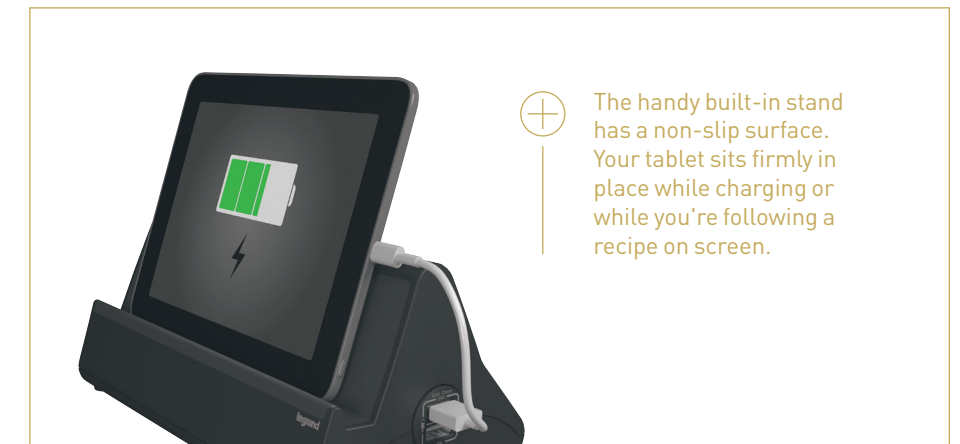

The handy built-in stand has a non-slip surface. Your tablet sits firmly in place while charging or while you're following a recipe on screen.