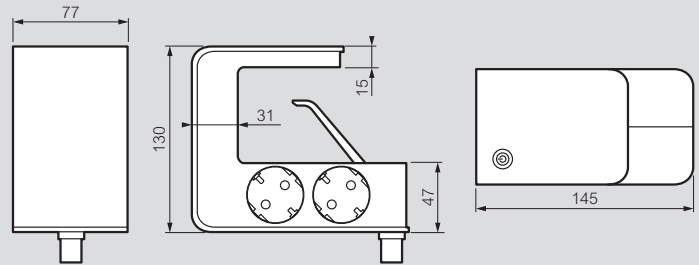

Dimensions (in mm)