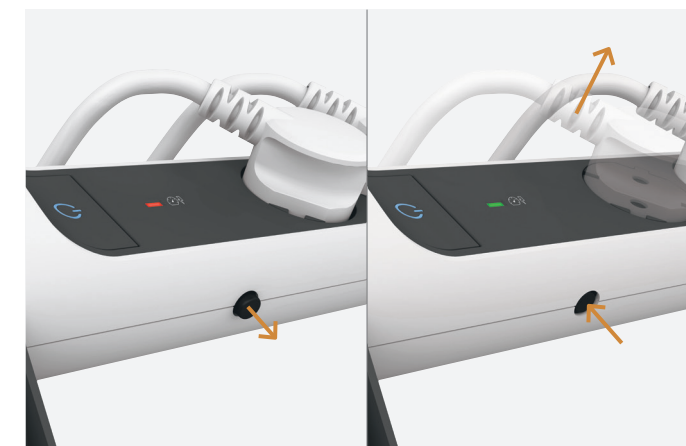

Overload circuit breaker for protection against risks of overheating. The load indicator increases safety with its display of the power consumption. The unit is disconnected if its maximum power is exceeded. It can be reset after unplugging one or more devices.

CHARACTERISTICS

3 to 6 2P+E
Flush sockets

Illuminated
ON/OFF

180° Rotating body

Without cord
1.5 m cable
3 m cable
5 m cable

White/Dark grey
Black/Dark grey

OPTIONAL

Surge protection
with LED indicator

USB Type-A
USB Type-C

Load indicator

Resettable integrated
circuit breaker

> Go to selection chart on p. 21