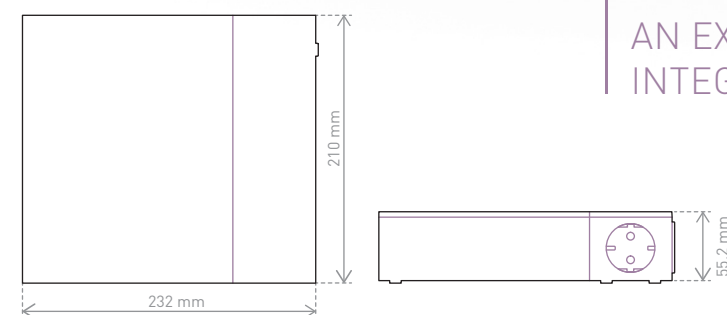

BEDROOM

LIVING ROOM

OFFICE

KITCHEN

STORE, ORGANISE, PROTECT

AN EXCLUSIVE DESIGN FOR SEAMLESS INTEGRATION IN THE TV AREA