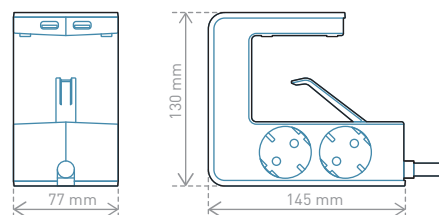

⊕ To adapt to any configuration, the clip-on multi-outlet extension has a cable that can rotate by 90°.