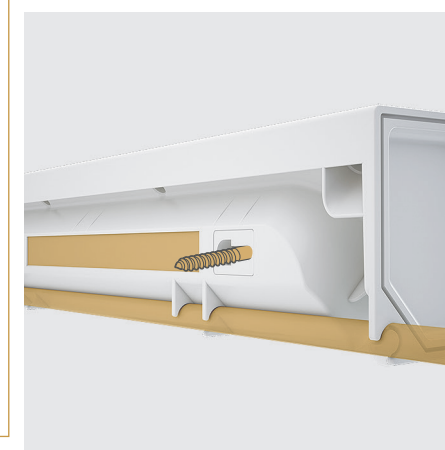

The angled multi-outlet extension can be fixed with screws or double-sided tape. The cable feedthrough located at the back allows you to run the cable to the right or left to suit your needs.

CHARACTERISTICS WHITE/ALUMINIUM VERSION

3 Flush 2P+E sockets

USB Type-A
USB Type-C

Without cord
1 m cable

WHITE VERSION

4 Flush 2P+E sockets

Without cord
1 m cable