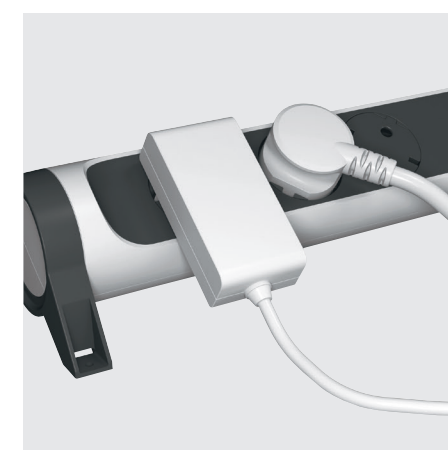

Rotating multi-outlet extensions are equipped with oriented socket outlets to optimise connections and have enough space to plug in a transformer.