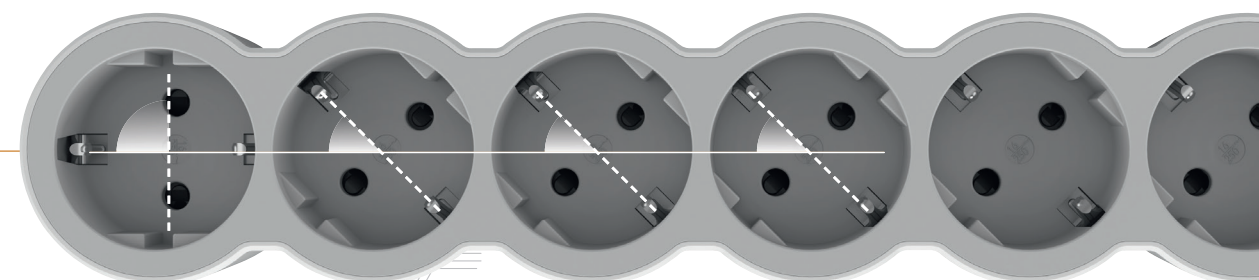

> Go to selection chart on p. 20