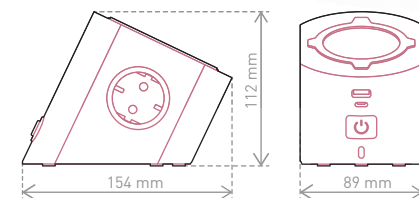

DESIGNED WITH TECH
ADDICTS IN MIND