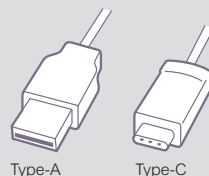

### USB Type-C standardisation

USB Type-C: new miniaturised reversible version of the traditional USB connector (Type-A)

The European Commission and major smartphone manufacturers have signed an M.o.U (Memorandum of Understanding) aiming to standardise equipment and use of Type-C connectors  
7 leading manufacturers are signatories to the agreement guaranteeing compatibility of their smartphones with USB Type-C chargers: Apple, Samsung, Google, LG, Sony, Lenovo, Motorola  
Standardisation:  
- simplifies connection for users  
- optimises charging performance and ensures compatibility  
Legrand's new multi-outlet extensions integrate USB Type-A and USB Type-C to cover any scenario depending on the device to be connected