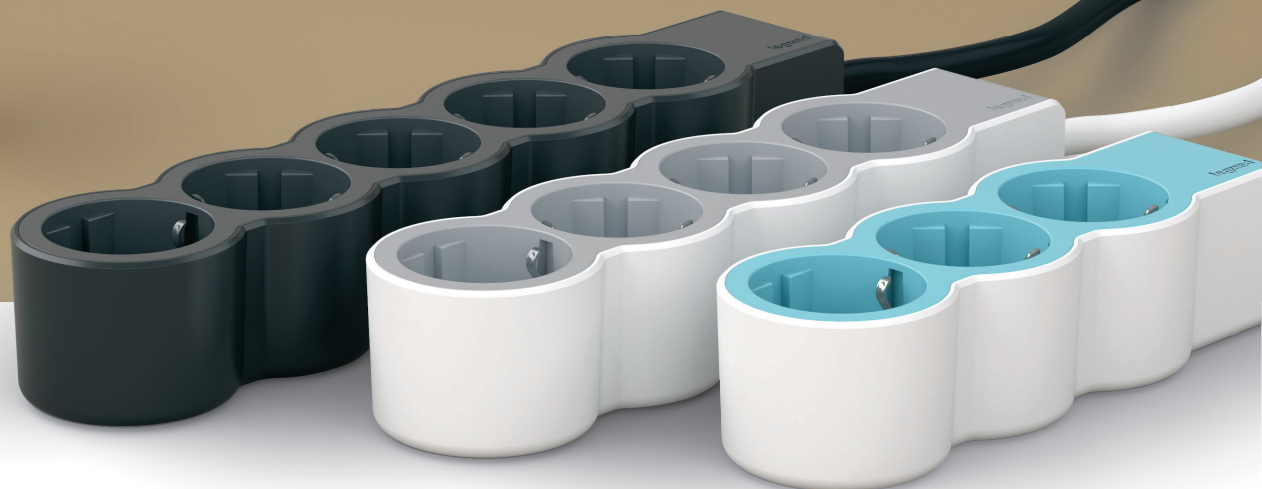

## SIDE-ACCESS TRIPLE ADAPTER

The side-access triple adapter is the ideal solution for plugging in devices in tight spaces.

## DOUBLE ADAPTER WITH EXTRA-SLIM USB CHARGER

You have two 2P socket outlets underneath and USB type-A and USB Type-C socket outlets for charging your devices.

⊕ It also has a stand for a smartphone and a storage system for the end of the cord.

### CHARACTERISTICS

2 x 2P sockets

USB Type-A  
USB Type-C

White/Dark grey

> Go to selection chart on p. 20

## Create multiple socket outlets

Efficient day-to-day solutions for all your interior connections.

A high-quality minimalist design. Legrand multi-outlet extension have an attractive rounded shape.

The multi-outlet extension comes in three finishes so it can blend in seamlessly in your working environment or leisure areas.