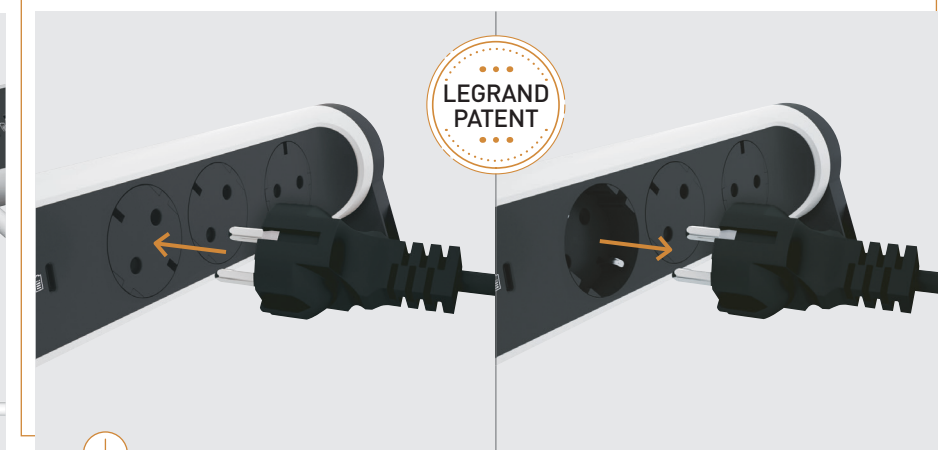

## The multi-outlet extension that delivers even more...

A design from Legrand to further simplify all types of use!

A unique ingenious cylindrical design for greater convenience. With its rotating socket block, you can orient the socket outlets to suit your needs.

You can fix the multi-outlet extension horizontally or vertically using screws or cable ties according to your preference.

Rotating multi-outlet extensions are equipped with oriented socket outlets to optimise connections and have enough space to plug in a transformer.