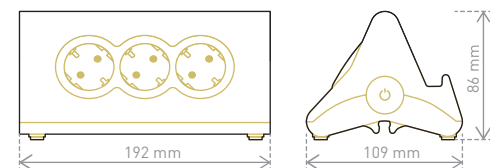

BEDROOM

LIVING ROOM

OFFICE

KITCHEN

EXPAND THE NUMBER OF USES ON BOTH SIDES

AN INGENUOUS DESIGN THAT'S IDEAL FOR YOUR KITCHEN

A dual-purpose multi-outlet extension for your kitchen area

CHARACTERISTICS

- 3 2P+E sockets
- 2 USB Type-A
- Illuminated ON/OFF
- Resettable integrated circuit breaker
- White/Light grey
  Black
- 1.5 m cable

Do you love to cook and use your tablet to follow a recipe, listen to music etc? The multi-outlet extension with stand allows you to plug in all your electrical and mobile equipment, while providing an ergonomic stand for your tablet or smartphone.