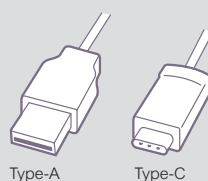

USB Type-C standardisation

USB Type-C: new miniaturised reversible version of the traditional USB connector (Type-A)

The European Commission and major smartphone manufacturers have signed an M.o.U (Memorandum of Understanding) aiming to standardise equipment and use of Type-C connectors
7 leading manufacturers are signatories to the agreement guaranteeing compatibility of their smartphones with USB Type-C chargers: Apple, Samsung, Google, LG, Sony, Lenovo, Motorola

Standardisation:
- simplifies connection for users
- optimises charging performance and ensures compatibility
Legrand's new multi-outlet extensions integrate USB Type-A and USB Type-C to cover any scenario depending on the device to be connected