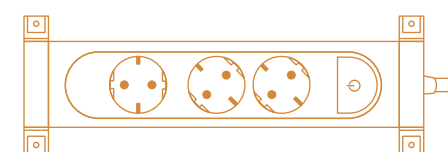

> Go to selection chart on p. 21