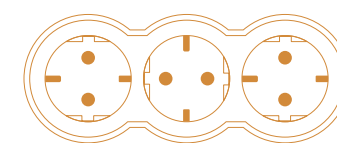

CHARACTERISTICS

2 to 3 2P+E sockets

White/Light grey
Black/Dark grey