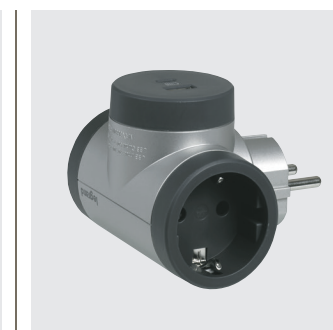

ROTATING TRIPLE ADAPTER

You have 2 sockets accessible at any time and can also charge your USB Type-A and USB Type-C standard devices, such as smartphones or tablets.

⊕ Thanks to its rotating body, the rotating triple adapter is easy to use on a daily basis.