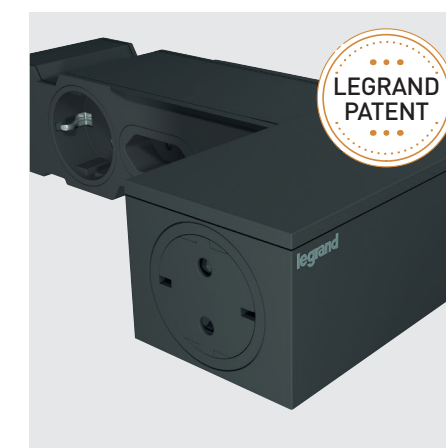

Legrand holds an exclusive patent for the Flush socket: the socket recess only moves back when a plug is inserted. This gives you a safe and attractive socket which prevents dust from accumulating.