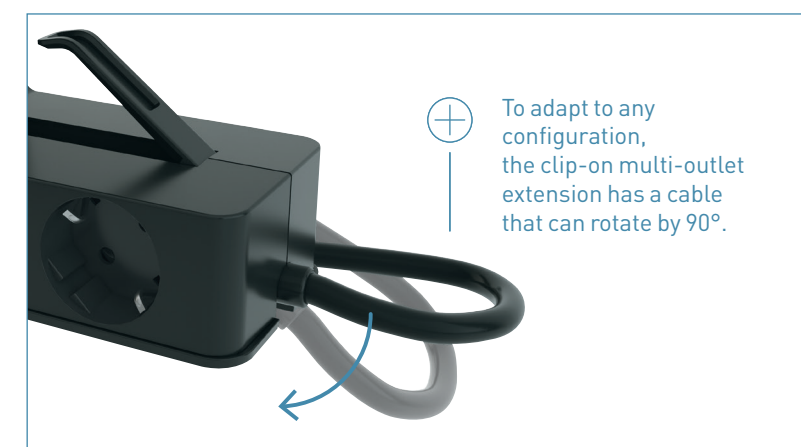

## Power your devices and free up your workspace

The clip-on multi-outlet extension allows you to plug in devices that are plugged in permanently and charge mobile products without clogging up your surfaces.

### CHARACTERISTICS

4 2P+E sockets

2 USB Type-A

Illuminated ON/OFF

1.5 m cable

Discreet and attractive, it allows you to plug in up to four 2P+E equipment and two USB Type-A mobile devices.

# CLIP ON, FREE UP, POWER UP

AN ELEGANT DESIGN WITH MAXIMUM DISCRETION

⊕ To adapt to any configuration, the clip-on multi-outlet extension has a cable that can rotate by 90°.

Thanks to its clip-on system, the multi-outlet extension is suitable for work surfaces up to 63 mm thick.