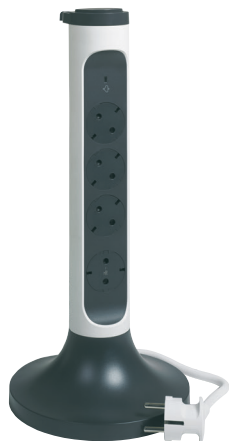

Multifunction multi-outlet extensions (continued)

6 945 05

For indoor use only
16 A - 230 V - 3680 W MAX

Pack	Cat.Nos	Vertical multi-outlet extension with cord, switch and SPD
3	6 945 05	Can be put on the floor to connect and protect all devices Equipped with: - 4 x 2P+E flush socket outlets angled 45° (except for one angled 90° for plugging in a bulky transformer without locking out another socket) - 1 On/Off illuminated switch on top of the multi-outlet extension - 3G 1.5 mm² cord (length: 2 m) - rotating body - clip for cable management on top of the multi-outlet extension Integrated surge protective device (SPD): protects electronic equipment against lightning strikes Indicator signalling the surge protective device status: - green LED: the multi-outlet extension is protected - LED off: the multi-outlet extension is not protected but functional Can be fixed with screws (not supplied) ● White/Dark Grey