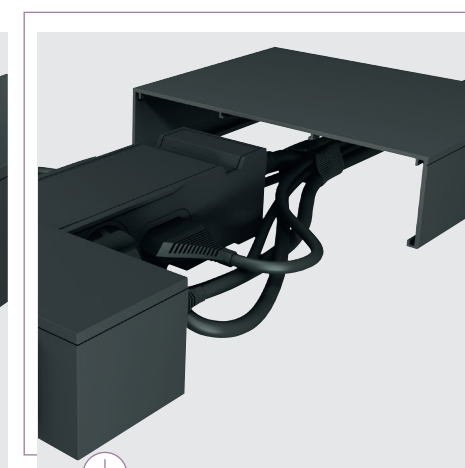

The multi-outlet extension for the TV area allows you to organise cables discreetly under its aluminium cover.