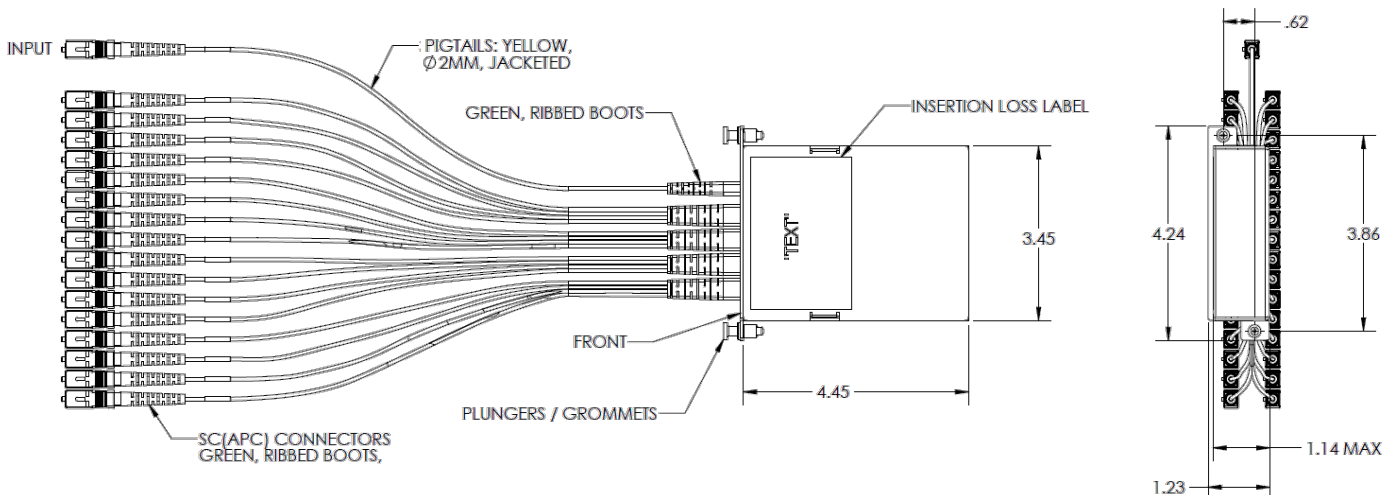

### GENERAL INFO:

- Color: Green
- Connection Type: SC/APC
- Installation Destination: Infinium Fiber Enclosures
- Equipment Type: Splitter

### DIMENSIONS:

Part No.	Fiber Input x Output	Depth (Metric)	Depth (US)	Width (Metric)	Width (US)	Height (Metric)	Height (US)	Rack Units
M4S1108SA091M	1 x 8	113.03mm	4.45 in.	107.70mm	4.24 in.	31.24mm	1.23 in.	0.70
M4S1108SA092M	1 x 8							
M4S1116SA091M	1 x 16							
M4S1116SA092M	1 x 16							
M4S1132SA091M	1 x 32							
M4S1132SA092M	1 x 32							
M4S1216SA091M	Dual 1 x 16							
M4S1216SA092M	Dual 1 x 16							
M4S2132SA091M	2 x 32							
M4S2132SA092M	2 x 32							